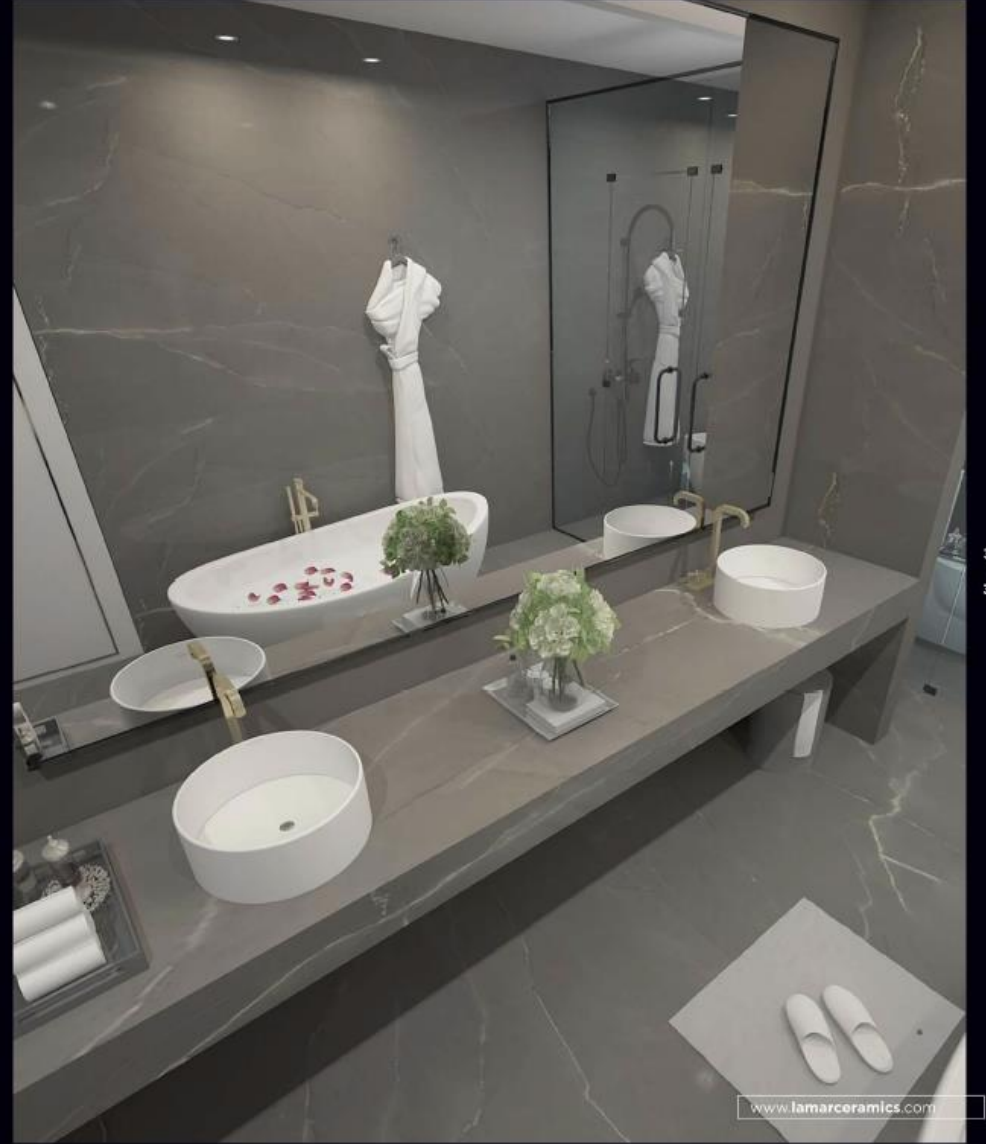

ARMANI GREY

Radiate composure with the serene look of Armani Grey. The streaks of white on each slab serve to accentuate the silvery hue, giving a poised look to any space.

Armani Grey'in dingin görünümüyle huzur saçın. Her bir levha üzerindeki beyaz damarlar, gümüş tonunu vurgulayarak her alana dengeli bir görünüm kazandırır.

SIZE :
320X80CM

FINISH :
NATURAL / POLISHED

THICKNESS :
15MM