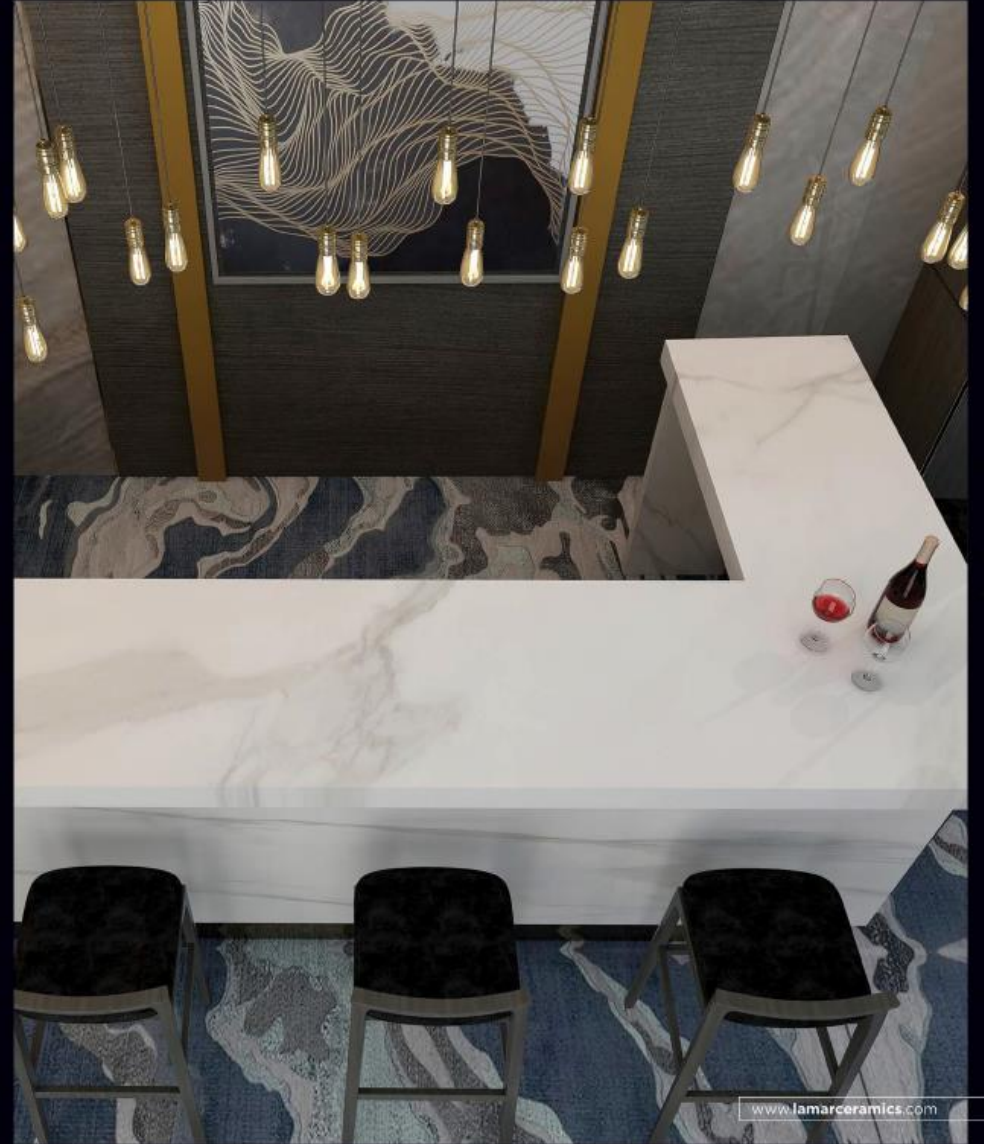

CALACATTA

Designed to live up to its Greek name, Calacatta exudes luxury in its shine. The broad streaks of grey offer a dramatic but classy charm which shows, however you choose to use the slab.

Romalı adını uygun bir biçimde yaşatacak şekilde tasarlanan Calacatta, parlaklığında lüksü yansıtıyor. Geniş gri damarlar, tezgahın her alanında çarpıcı ve şık bir çekicilik sunuyor.

SIZE :
320X80CM

FINISH :
NATURAL / POLISHED

THICKNESS :
15MM