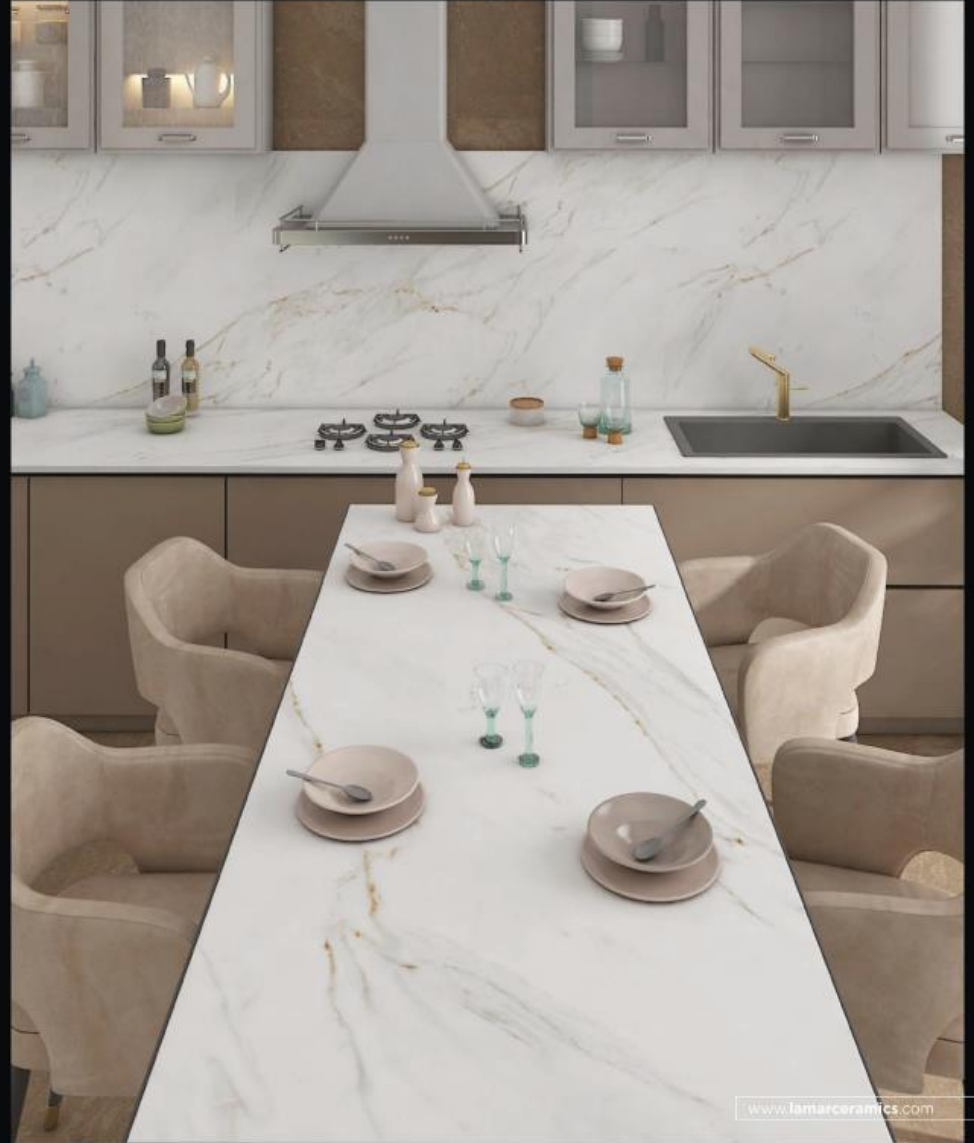

CALCATA BORGHINI

Calm serenity is the reigning theme of Calacatta Borghini. The ivory color interspersed by wavy streaks of brown creates the vision of a space that stretches as far as the eye can see. A perfect choice for those with a preference for a muted, relaxed appeal.

Sakin dinginlik Calacatta Borghini'nin hakim olan temasidir. Kahverenginin içerisinde dalgalı vuruşlar ile serpiştirilmiş fildişi rengi, gözün görebildiği noktaya kadar uzanan bir alan görünümü yaratır. Yumuşatılmış, rahat görünümü bir tercih sahibi olanlar için kusursuz bir seçim.

SIZE :
320X80CM

FINISH :
NATURAL / POLISHED

THICKNESS :
15MM