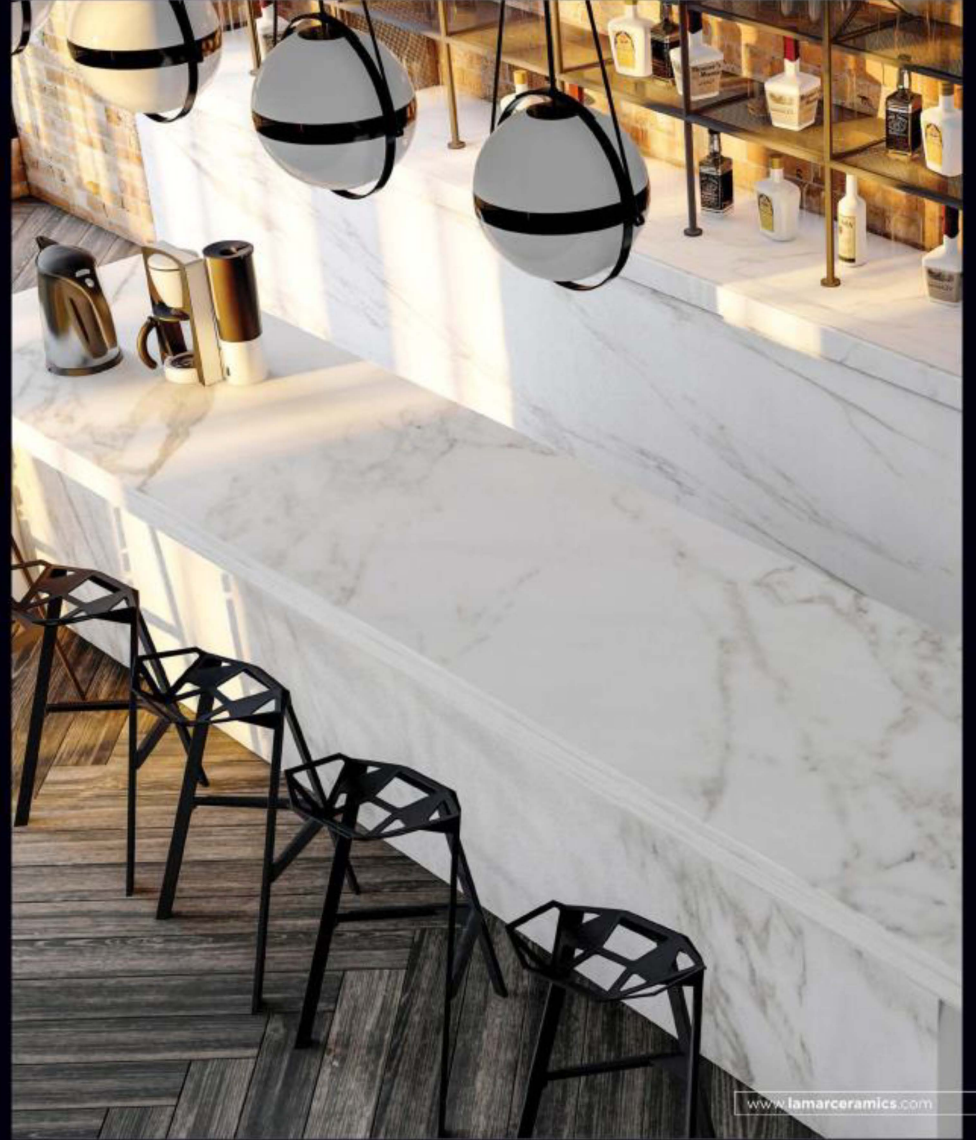

CARRARA ULTIMO

Go for the classic bright look with the Carrara Ultimo. The alabaster color highlights the elegance of all nearby fixtures and furniture, with the grey streaks adding a sliver of character.

Carrara Ultimo ile klasik parlak görünümü tercih edin. Mermer rengi, etrafındaki tüm armatürlerin ve mobilyaların zarafetini vurgular ve gri damarlar dâvezgahınıza karakter ekler.

SIZE :
320X80CM

FINISH :
NATURAL / POLISHED

THICKNESS :
15MM