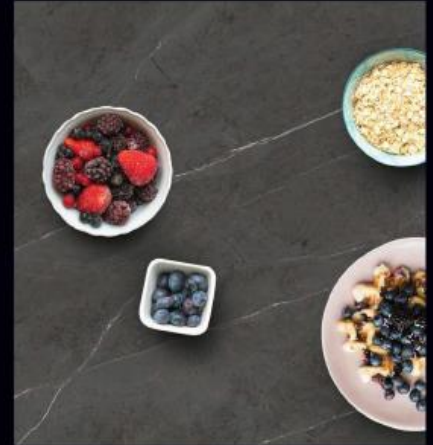

ABOUT

WHAT IS LAMAR?

LAMAR is a range of large format porcelain slabs available in the exclusive size of 320cm x 80cm. Porcelain slabs are one of the best surfaces currently available for dressing up your countertops, walls and other spaces. The design range from LAMAR resembles natural marble and adds an elegant look to your living areas.

Porcelain slabs are made from fine clay and minerals, fired in a kiln at temperatures reaching 1000°C. Owing to the high temperatures and their composition, these slabs have negligible water absorption rate and are heat and UV resistant.

HAKKINDA

LAMAR NEDİR?

LAMAR 320cmx 80cm özel boyutlarında geniş format porselen bir dizi levha çeşididir. Porselen levhalar tezgahlarınızı, duvarlarınızı ve diğer alanlarınızı kaplamak için şu anda mevcut olan en iyi yüzeylerden biri. LAMAR'ın tasarım yelpazesi doğal mermeri andırır ve yaşam alanlarına zarif bir görünüm katar.

Porselen levhalar ince kil ve minerallerden yapılmış olup, fırında 1000 °C'ye ulaşan sıcaklıklarda pişirilmiştir. Yüksek sıcaklıklar ve kompozisyonları sayesinde, bu levhalar göz ardı edilebilir su emme oranı sahiptir ve ısı ile ultraviyole ışıklara dayanıklıdır.