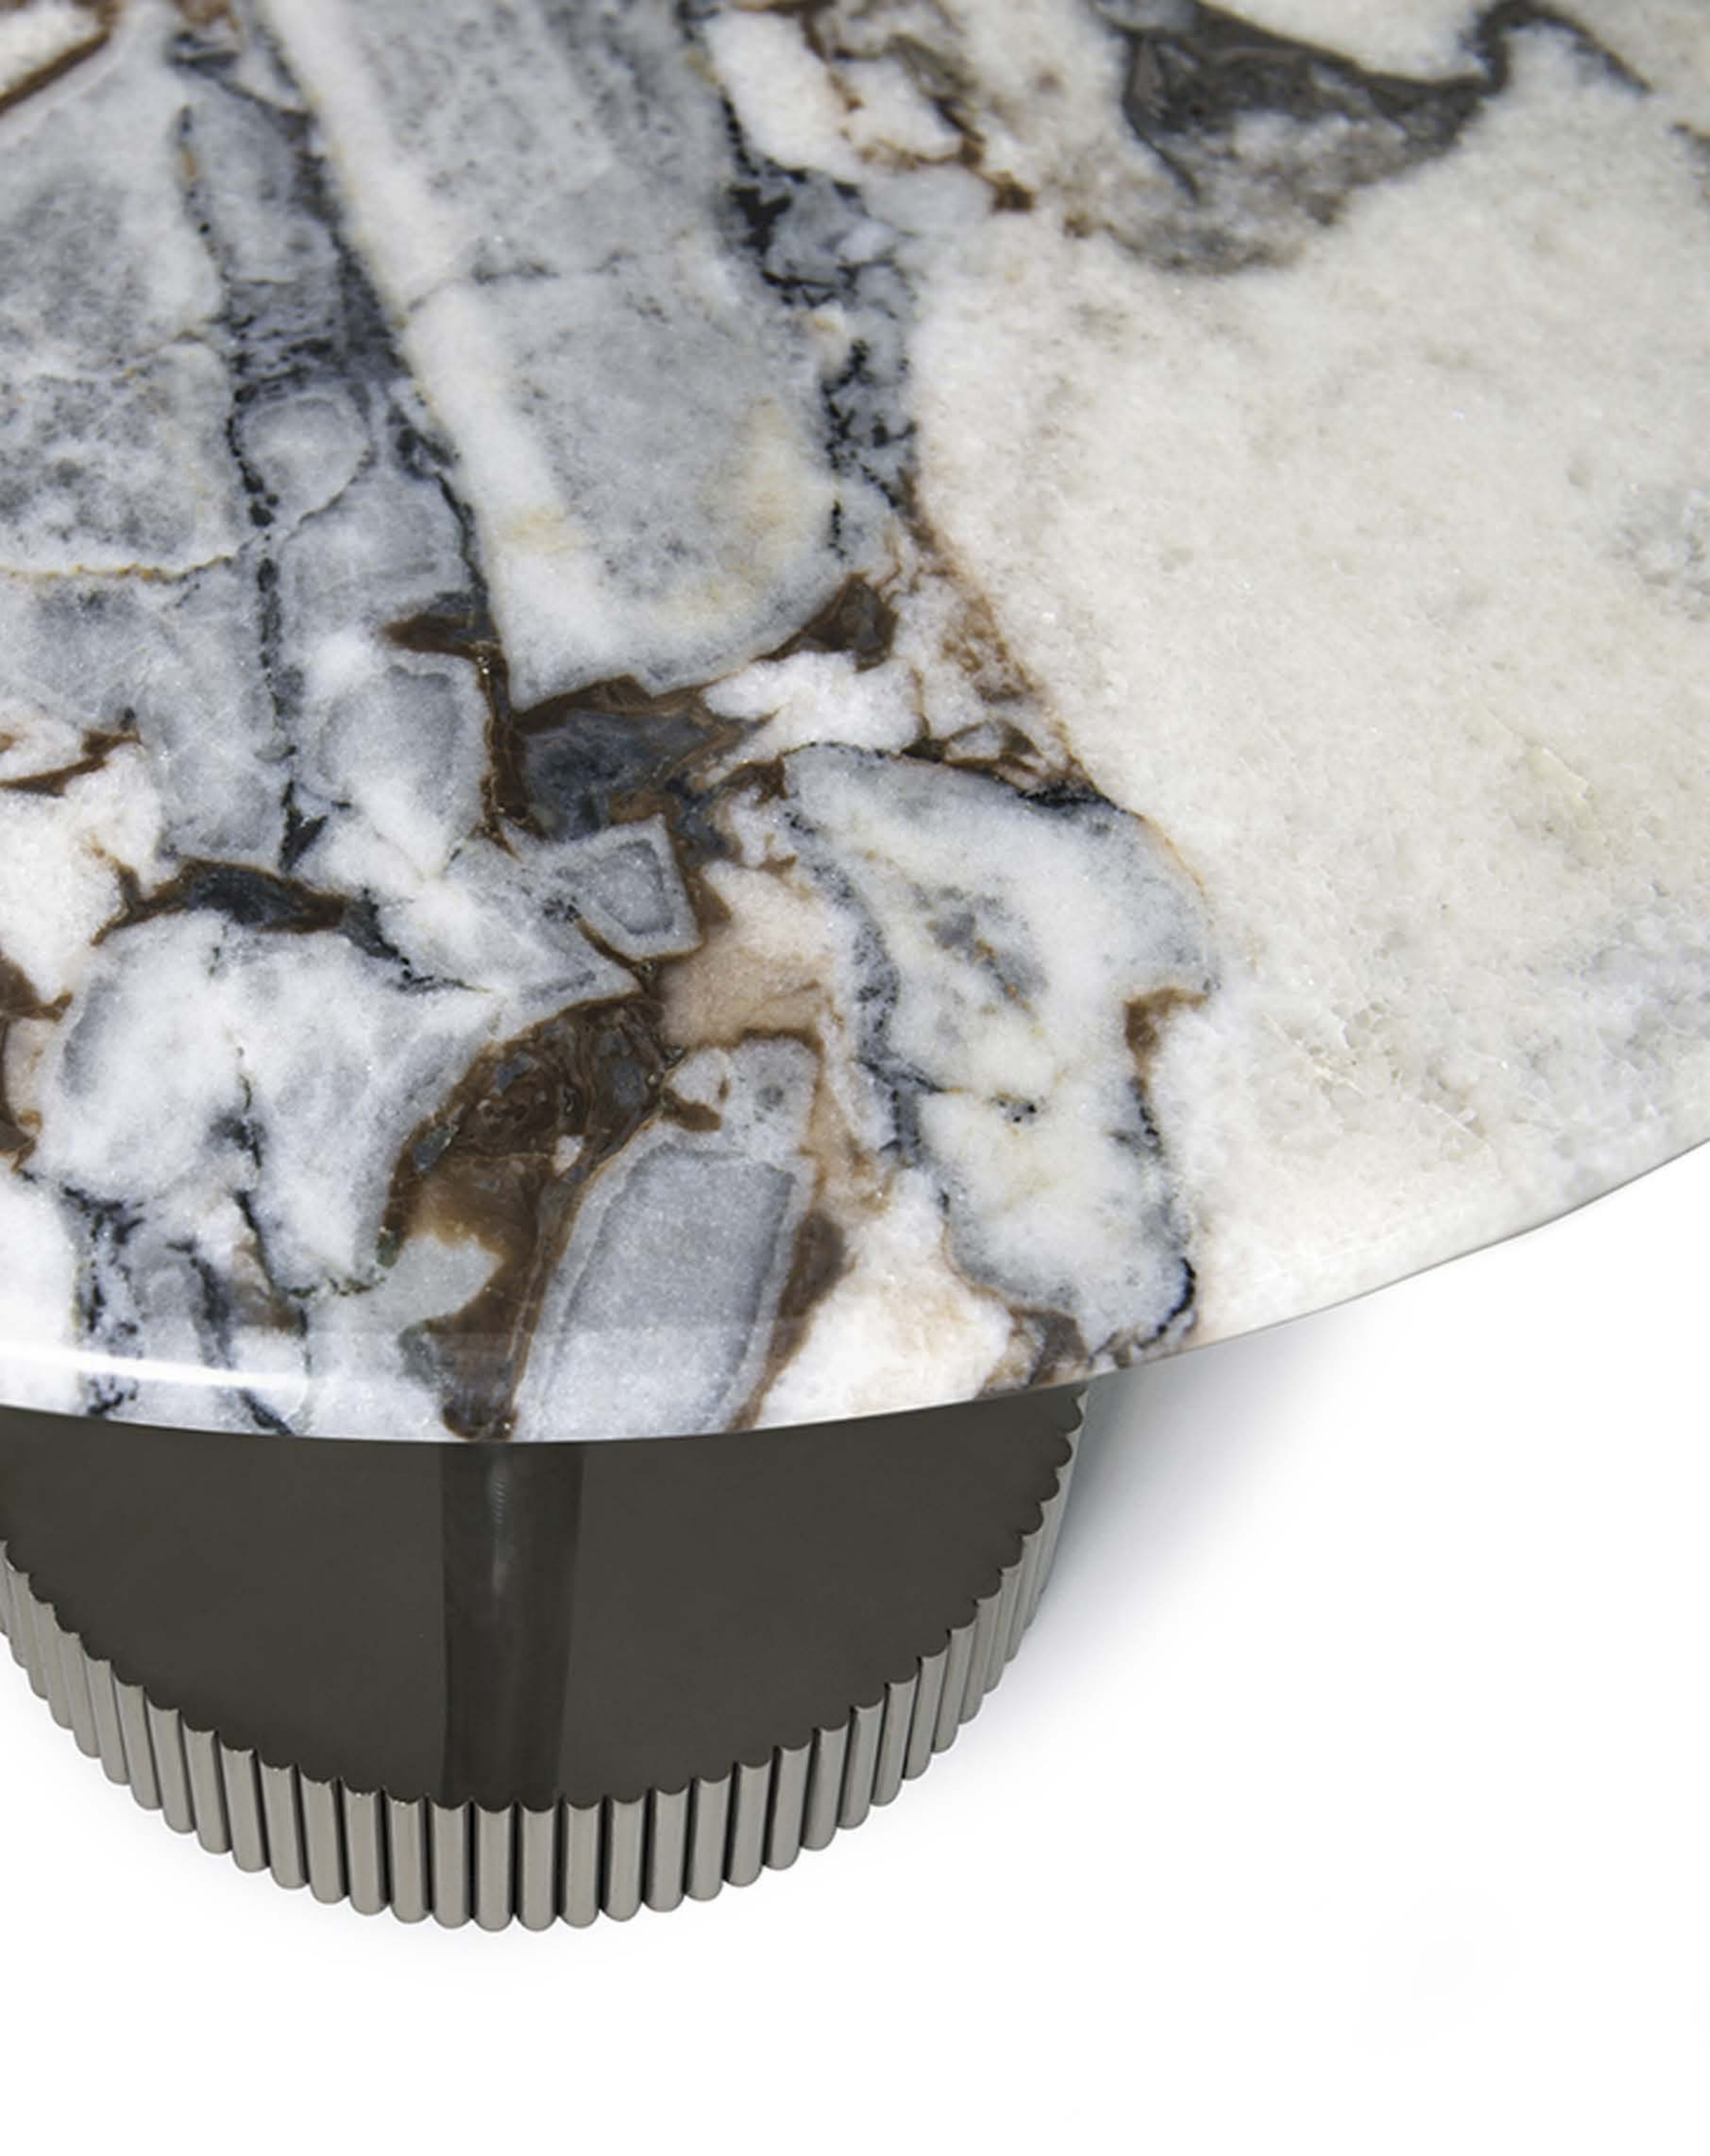

Its marble top is available in a wide range of natural marbles with completely rounded edge. The cylindrical base consists of several thin metal rods connected to each other.