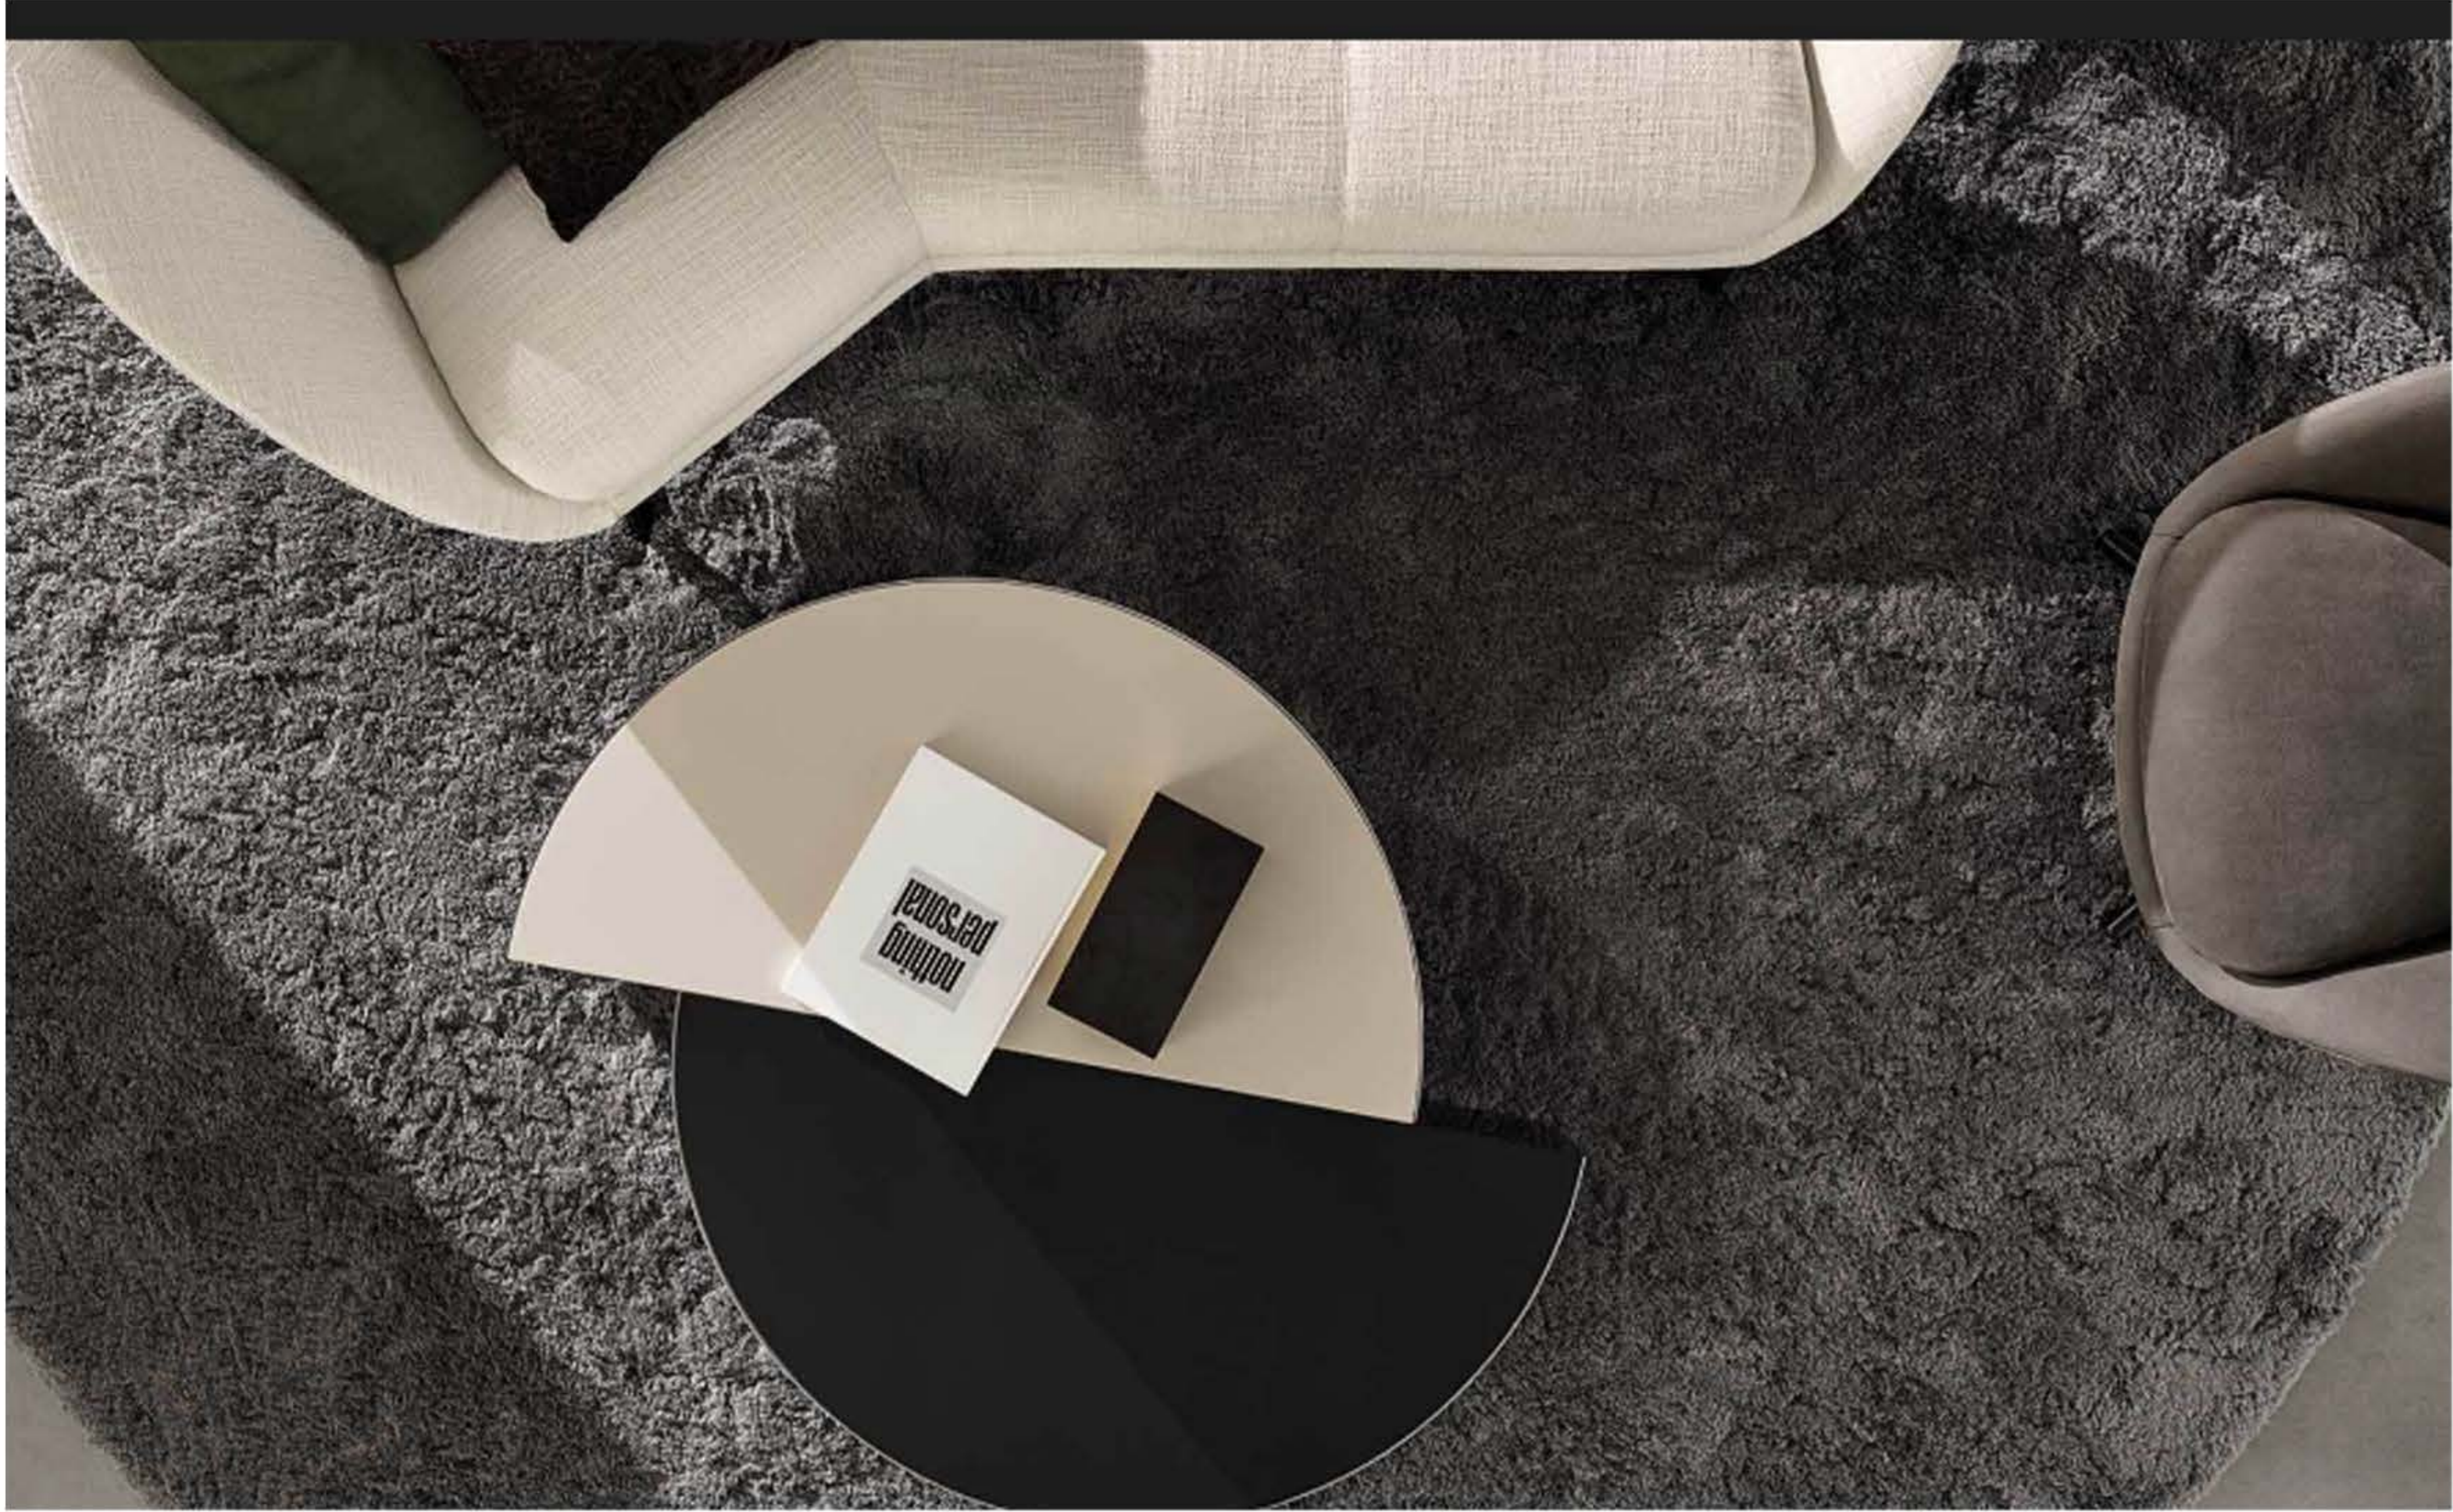

It is a cylindrical coffee table model designed as a geometric volume and divided into two offset parts.